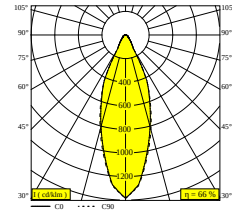

DEEP RINGO OK LED 92733

19435 9220 B

AVAILABLE IN

BLACK 19435 9220 B

BRUSHED ALU 19435 9220 BRA

BRUSHED ANTHRACITE 19435 9220 BRAT

BRUSHED BROWN BRONZE 19435 9220 BRBB

BRUSHED COPPER 19435 9220 BRCU

BRUSHED GOLD 19435 9220 BRG

BRUSHED OLD BRONZE 19435 9220 BROB

CREAM 19435 9220 CR

FLEMISH BRONZE 19435 9220 FBR

FLEMISH GOLD 19435 9220 FG

GOLD COLOURED 19435 9220 GC

WHITE 19435 9220 W

[View on website](#)

General info

LOCATION	indoor
INSTALLATION	Ceiling Recessed
CUTOUT SHAPE/SIZE (MM)	round - 76
RECESSED DEPTH (MM)	100
THICKNESS OF MOUNTING SURFACE (MM)	min.5
INGRESS PROTECTION	IP20
WEIGHT (KG)	0.3
ADJUSTABILITY	0° to 30° swiveling, 360° rotatable
INFORMATION	REFLECTOR FL-33° EXCL.LED POWER SUPPLY 350-500mA-DC

Electrical info

CLASS	III
DIM TYPE	depending on power supply
ENERGY CLASS	E
CERTIFICATES	CB, ENEC, EPD, LCA

Lightsource info

LIGHTSOURCE NAME	LED
LIGHTSOURCE	LED array 5,8-8,6W / CRI>90 (R9: 60) / 2700K / 753-1041lm
TM-30 VALUES	rf: 89 / Rg: 100
SDCM	SDCM1
RISKGROUP	RG1
LM80	L90B10 > 50000
BEAMANGLE	33°
LED TECHNICS (LIGHT SOURCE)	1041lm // 8,6W // 121lm/W
LED TECHNICS (LUMINAIRE)	691lm // 9,9W // 70lm/W

Requirements

LED POWER SUPPLY 350 / 500mA-DC DIM