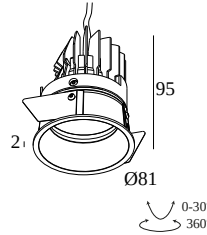

DEEP RINGO OK LED 92733

19435 9220 B

AVAILABLE IN

BLACK 19435 9220 B

BRUSHED ALU 19435 9220 BRA

BRUSHED ANTHRACITE 19435 9220 BRAT

BRUSHED BROWN BRONZE 19435 9220 BRBB

BRUSHED COPPER 19435 9220 BRCU

BRUSHED GOLD 19435 9220 BRG

BRUSHED OLD BRONZE 19435 9220 BROB

CREAM 19435 9220 CR

FLEMISH BRONZE 19435 9220 FBR

FLEMISH GOLD 19435 9220 FG

GOLD COLOURED 19435 9220 GC

WHITE 19435 9220 W

[View on website](#)

General info

LOCATION	indoor
INSTALLATION	Ceiling Recessed
CUTOUT SHAPE/SIZE (MM)	round - 76
RECESSED DEPTH (MM)	100
THICKNESS OF MOUNTING SURFACE (MM)	min.5
INGRESS PROTECTION	IP20
WEIGHT (KG)	0.3
ADJUSTABILITY	0° to 30° swiveling, 360° rotatable
INFORMATION	REFLECTOR FL-33° EXCL.LED POWER SUPPLY 350-500mA-DC

Electrical info

CLASS	III
DIM TYPE	depending on power supply
ENERGY CLASS	E
CERTIFICATES	CB, ENEC, EPD, LCA

Lightsource info

LIGHTSOURCE NAME	LED
LIGHTSOURCE	LED array 5,8-8,6W / CRI>90 (R9: 60) / 2700K / 753-1041lm
TM-30 VALUES	rf: 89 / Rg: 100
SDCM	SDCM1
RISKGROUP	RG1
LM80	L90B10 > 50000
BEAMANGLE	33°
LED TECHNICS (LIGHT SOURCE)	1041lm // 8,6W // 121lm/W
LED TECHNICS (LUMINAIRE)	691lm // 9,9W // 70lm/W

Requirements

LED POWER SUPPLY 350 / 500mA-DC DIM